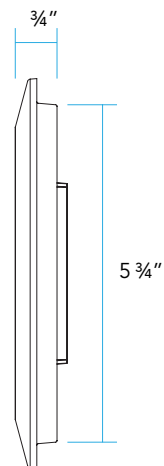

DIMENSIONS

PROFESSIONAL
OUTDOOR LIGHTING

www.VistaPro.com • email@vistapro.com • Fax: (888) 670-VISTA (8478)
1625 Surveyor Avenue • Simi Valley, CA 93063 • (805) 527-0987 • (800) 766-VISTA (8478)

Vista Professional Outdoor Lighting reserves the right to modify the design and/or construction of the fixture shown without further notification.