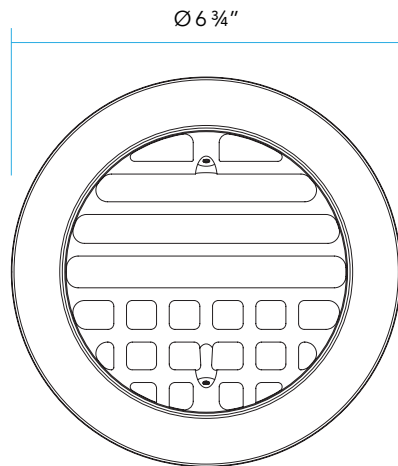

DIMENSIONS

PROFESSIONAL
OUTDOOR LIGHTING

www.VistaPro.com • email@vistapro.com • Fax: (888) 670-VISTA (8478)
1625 Surveyor Avenue • Simi Valley, CA 93063 • (805) 527-0987 • (800) 766-VISTA (8478)

Vista Professional Outdoor Lighting reserves the right to modify the design and/or construction of the fixture shown without further notification.