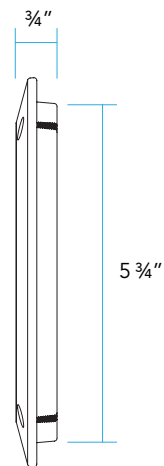

DIMENSIONS

PROFESSIONAL
OUTDOOR LIGHTING

www.VistaPro.com • email@vistapro.com • Fax: (888) 670-VISTA (8478)
1625 Surveyor Avenue • Simi Valley, CA 93063 • (805) 527-0987 • (800) 766-VISTA (8478)

Vista Professional Outdoor Lighting reserves the right to modify the design and/or construction of the fixture shown without further notification.