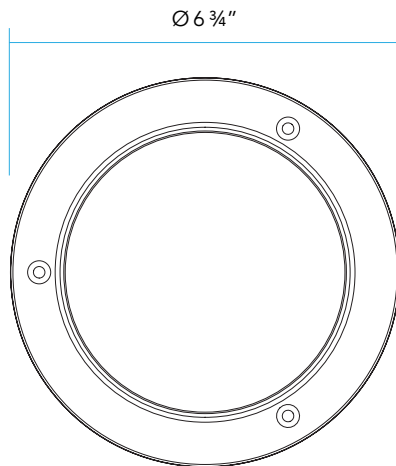

DIMENSIONS

PROFESSIONAL
OUTDOOR LIGHTING

www.VistaPro.com • email@vistapro.com • Fax: (888) 670-VISTA (8478)
1625 Surveyor Avenue • Simi Valley, CA 93063 • (805) 527-0987 • (800) 766-VISTA (8478)

Vista Professional Outdoor Lighting reserves the right to modify the design and/or construction of the fixture shown without further notification.