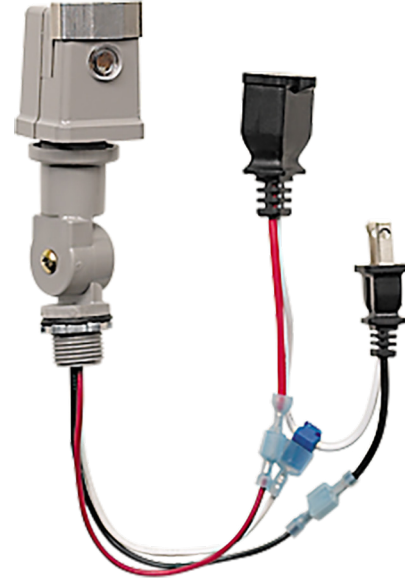

TYPE: MODEL:
PROJECT:

DESCRIPTION

Swivel mount photocell - Field installed with color-coded wire connectors and plug-in ready wire harness.

DIMENSIONS