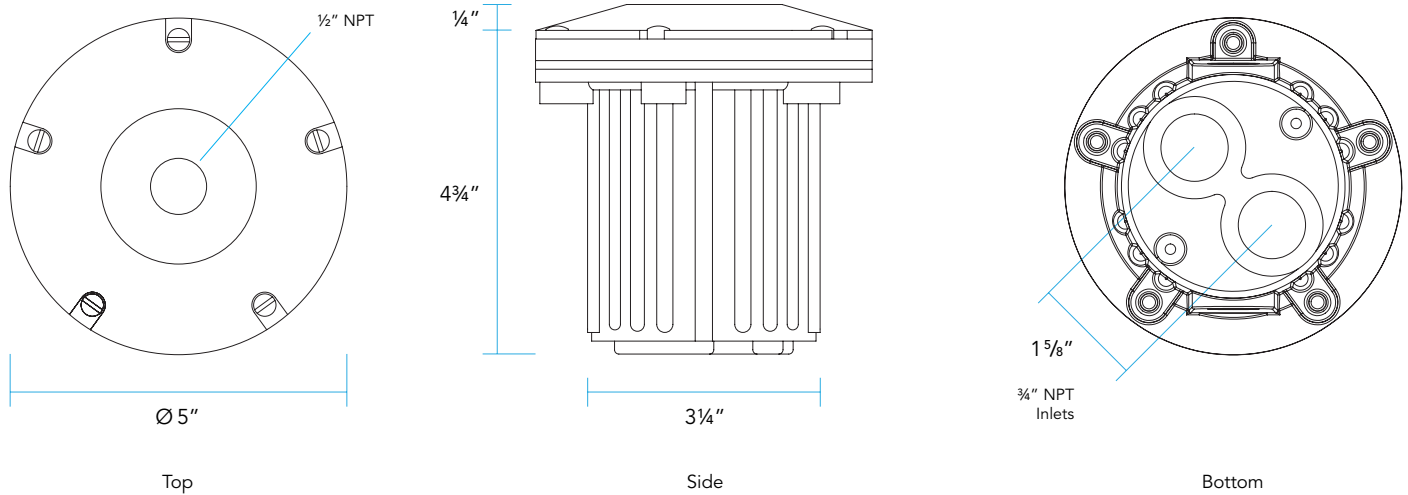

MODEL JB-300 | Specification Sheet
Residential Series • In-Grade Junction Box

TYPE: MODEL:

PROJECT:

PRODUCT FEATURES

Housing	Injection-Molded Polymer
Hub Openings	One 1/2" NPT (lid-fixturing mounting). Two 3/4" NPT bottom (electrical entry).
Mounting	In-grade. Optional concrete mounting kit available.

DIMENSIONS

**PROFESSIONAL
OUTDOOR LIGHTING**

www.VistaPro.com • email@vistapro.com • Fax: (888) 670-VISTA (8478)
1625 Surveyor Avenue • Simi Valley, CA 93063 • (805) 527-0987 • (800) 766-VISTA (8478)

Vista Professional Outdoor Lighting reserves the right to modify the design and/or construction of the fixture shown without further notification.