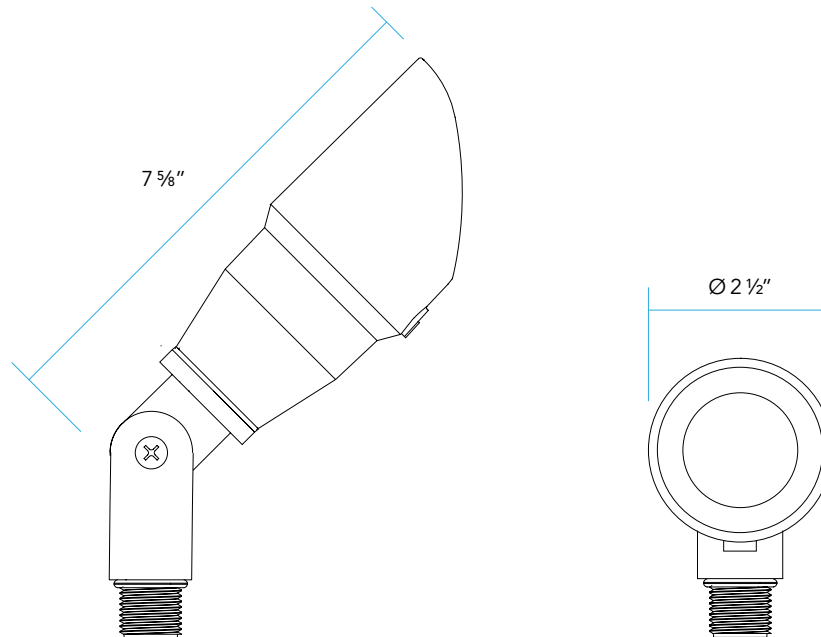

LENS:

Clear, tempered glass lens.
Optical effect lenses are available.

MOUNTING:

Injection-molded composite knuckle with 1/2" NPS thread.

FASTENERS/INSERTS:

All fasteners are stainless steel.

WIRING:

Prewired with a 36" pigtail of 18-2 direct-burial cable and underground connectors.

CERTIFICATION:

UL Listed to U.S. and Canadian safety standards for low voltage landscape luminaires (UL 1838).

LED:

MR-16 LED Lamp.
295 or 389 Lumens.
4.5 or 5.5 Watts.

ELECTRICAL:

Input voltage range 9 - 15 VAC.
Low voltage transformer required to operate (sold separately).

LIGHT DISTRIBUTION:

Very Narrow Spot **15** (15°)
Narrow Spot **25** (25°)
Medium Flood **36** (36°)
Wide Flood **60** (60°)

DIMENSIONS

STANDARD MOUNTING ACCESSORIES

GR

Type	Ground Stake
Material	ABS
Dimensions	9" H x 2 3/8" DIA