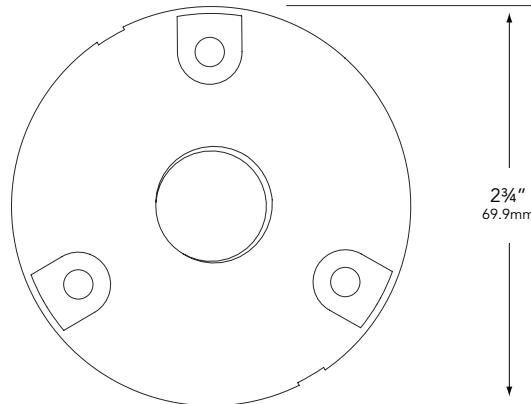

MODEL **CMC – 150** | Specification Sheet
Residential Series • Mounting Canopy

TYPE: MODEL:

PROJECT:

PRODUCT FEATURES

Type	Mounting Canopy
Material	Copper
Fixture Mounting	½" FPT
Dimensions	2 ¾" DIA x ¾" D

DIMENSIONS

PROFESSIONAL
OUTDOOR LIGHTING

www.VistaPro.com • email@vistapro.com • Fax: (888) 670-VISTA (8478)
1625 Surveyor Avenue • Simi Valley, CA 93063 • (805) 527-0987 • (800) 766-VISTA (8478)

Vista Professional Outdoor Lighting reserves the right to modify the design and/or construction of the fixture shown without further notification.