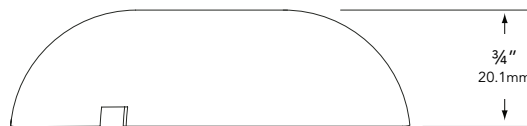

DIMENSIONS

PROFESSIONAL
OUTDOOR LIGHTING

www.VistaPro.com • email@vistapro.com • Fax: (888) 670-VISTA (8478)
1625 Surveyor Avenue • Simi Valley, CA 93063 • (805) 527-0987 • (800) 766-VISTA (8478)

Vista Professional Outdoor Lighting reserves the right to modify the design and/or construction of the fixture shown without further notification.