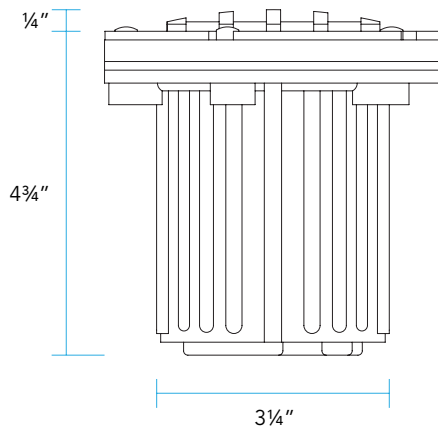

ELECTRICAL:

Input voltage range 9 - 15 VAC.
Low voltage transformer required to operate (sold separately).

LIGHT DISTRIBUTION:

Very Narrow Spot **15** (15°)
Narrow Spot **25** (25°)
Medium Flood **36** (36°)
Wide Flood **60** (60°)

DIMENSIONS

Top

Side

Bottom

[conduit mount (CM) option shown]