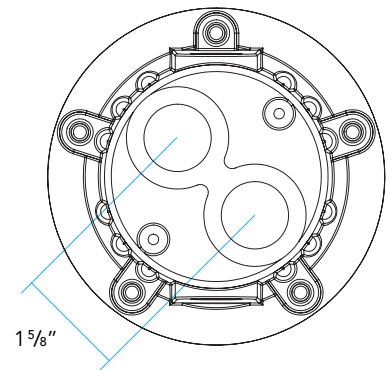

Prewired with a 36" pigtail of 18-2 direct-burial cable and underground connectors.

CERTIFICATION:

UL Listed to U.S. and Canadian safety standards for low voltage landscape luminaires (UL 1838).

LED:

MR-16 LED Lamp.
295 or 389 Lumens.
4.5 or 5.5 Watts.

ELECTRICAL:

Input voltage range 9 - 15 VAC.
Low voltage transformer required to operate (sold separately).

LIGHT DISTRIBUTION:

Very Narrow Spot **15** (15°)
Narrow Spot **25** (25°)
Medium Flood **36** (36°)
Wide Flood **60** (60°)

DIMENSIONS

Top

Side

Bottom

[conduit mount (CM) option shown]