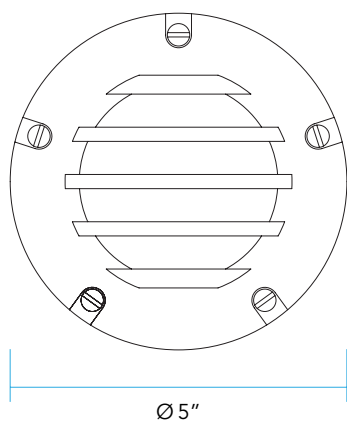

SPECIFICATIONS

HOUSING CONSTRUCTION:

Injection-molded glass-reinforced polymer.

LENS COVER CONSTRUCTION:

Machined Brass or 304 Stainless Steel.

FINISH:

Natural Brass, Olde Brass or Natural Stainless Steel lens cover.
Housing available in black only.

LENS:

Clear, tempered glass lens.
Optical effect lenses are available.

OPTICS/AIMING:

Adjustable lamp bracket provides up to ±25° of tilt as well as 360° rotation of housing for precise beam control. Lamp bracket can be locked into place to prevent disrupting lamp position when relamping.

MOUNTING:

In-grade. Mounting accessories not required.
Conduit mount fixtures have two 3/4" NPT inlets on bottom.
Optional concrete mounting kit available.

FASTENERS:

All fasteners are stainless steel.

WIRING:

Prewired with a 36" pigtail of 18-2 direct-burial cable and underground connectors.

CERTIFICATION:

UL Listed to U.S. and Canadian safety standards for low voltage landscape luminaires (UL 1838).

LED:

MR-16 LED Lamp.
295 or 389 Lumens.
4.5 or 5.5 Watts.

ELECTRICAL:

Input voltage range 9 - 15 VAC.
Low voltage transformer required to operate (sold separately).

LIGHT DISTRIBUTION:

Very Narrow Spot **15** (15°)
Narrow Spot **25** (25°)
Medium Flood **36** (36°)
Wide Flood **60** (60°)

DIMENSIONS

Top