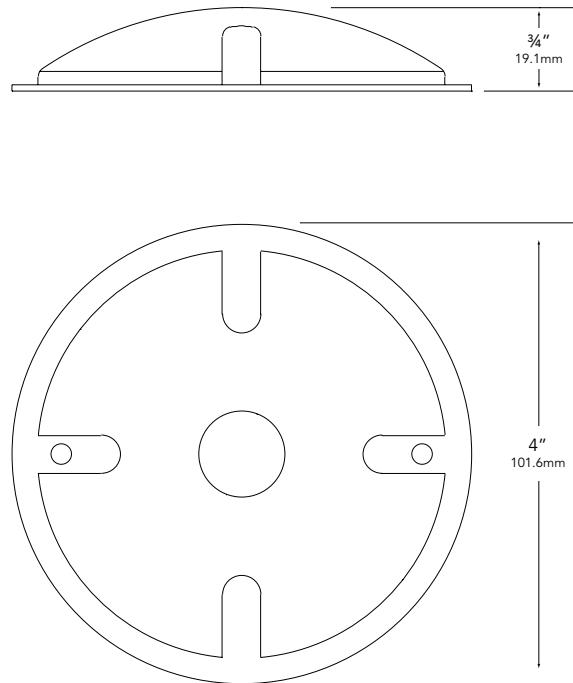

DIMENSIONS

**PROFESSIONAL
OUTDOOR LIGHTING**

www.VistaPro.com • email@vistapro.com • Fax: (888) 670-VISTA (8478)
1625 Surveyor Avenue • Simi Valley, CA 93063 • (805) 527-0987 • (800) 766-VISTA (8478)

Vista Professional Outdoor Lighting reserves the right to modify the design and/or construction of the fixture shown without further notification.