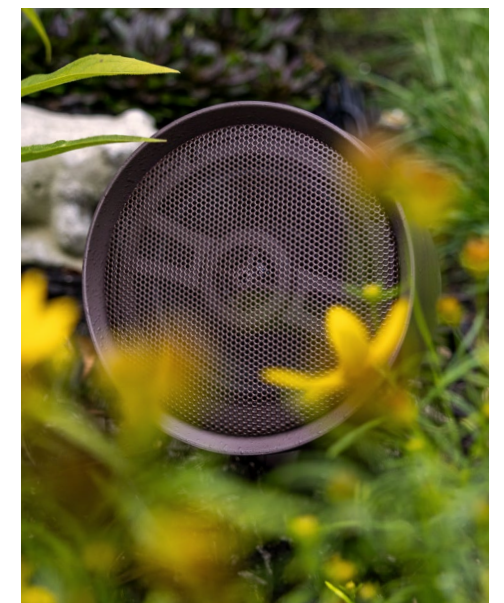

SOUND 
BY VISTA

THE BEST IN OUTDOOR AUDIO BY VISTA PRO

Elevate your outdoor living and create memories that resonate with every sound. From serene mornings to lively outdoor gatherings, Sound by Vista offers the perfect solution for every outdoor experience. Our state-of-the-art Hi-Fi residential landscape audio system features dynamic speakers, a robust subwoofer, and a user-friendly amplifier, transforming your outdoor space into an audio oasis for music or television.

ENHANCED OUTDOOR LIVING

Enjoy your outdoor space to the fullest where your family gatherings, celebrations, and quiet evenings are enhanced with the perfect soundtrack. Seamlessly connecting to your television or favorite streaming apps, Sound by Vista transforms your outdoor spaces into an acoustic paradise designed for every experience.

LEGEND

- 
Speakers
- 
Optional Speakers
- 
Subwoofer
- 
Amplifier

OPTIMAL AUDIO PERFORMANCE

Our customizable solutions ensure that you get the perfect audio setup, tailored to your space and preferences. Each Sound by Vista system comes with a powerful subwoofer and four speakers that provide a rich, immersive audio experience. With the ability to expand to up to 6 speakers per system for larger or more complex yards, clear high-quality audio can fill every corner of your space.

Subwoofer

10" (25.4cm) Dual VC Long Throw Driver

- Mounting: in-ground; vertically
- Impedance: 11Ω
- Power Handling: 200W
- Top Hat Material: ASA, built to resist harsh conditions
- Bass Chamber Material: PVC
- Tuned Port w/ Flexible Rubber Subwoofer coupling
- Overall Dimensions: 12.68" × 16.54" (32.2 × 42 cm)