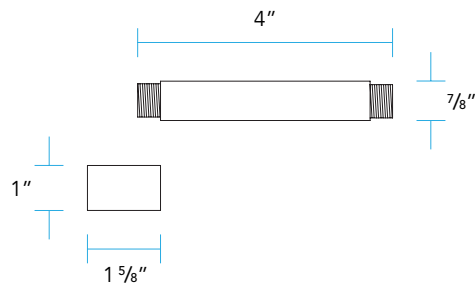

MODEL AS-104 | Specification Sheet
Residential Series • Mounting Stems

TYPE: MODEL:

PROJECT:

PRODUCT FEATURES

Material	Aluminum Stem and Coupling
Nominal Pipe Size	½ in
Outside Diameter	7⁄8 in
Overall Length	4 in
Wall Thickness	Schedule 40
Thread Configuration	½" NPT on both ends
Finish	Powder Coat

FINISH OPTIONS

Black (-B)	Light Bronze (-LZ)	Weathered Iron (-WI)
Architectural Bronze (-Z)	Special Bronze (-SB)	Graphite Metallic (-GM)
Dark Bronze (-DZ)	Glossy Gray (-GG)	Verde (-G)
Granite (-GT)	Rust (-R)	Pewter (-P)
White (-W)	Hunter Green (-HG)	Mocha (-M)
Architectural Brick (-BR)	Weathered Bronze (-WB)	Olde Finish (-OF)

DIMENSIONS

**PROFESSIONAL
OUTDOOR LIGHTING**

www.VistaPro.com • email@vistapro.com • Fax: (888) 670-VISTA (8478)
1625 Surveyor Avenue • Simi Valley, CA 93063 • (805) 527-0987 • (800) 766-VISTA (8478)

Vista Professional Outdoor Lighting reserves the right to modify the design and/or construction of the fixture shown without further notification.